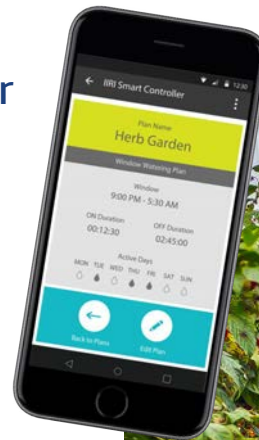

2 ii-ri Smartphone App.

The smart and simple way to control your irrigation through a user-friendly smartphone App.

5 Plug & Play

- Simple implementation
- No infrastructure required
- No irrigation control head required
- Set days and times to water

3 Compatibility

- 3/4" UNEF
- Fits most standard valve cavities
- Suitable to install on valves from 1/8" up to 2"

6 Energy

- Battery included
- Simple battery replacement
- Automatic shut-off on low battery

Requirement: One controller is needed for each valve

Smartphone Operated Irrigation Controller

The smart and simple way to control your drip irrigation. Manage and control your greenhouse irrigation system through a user friendly smartphone application.